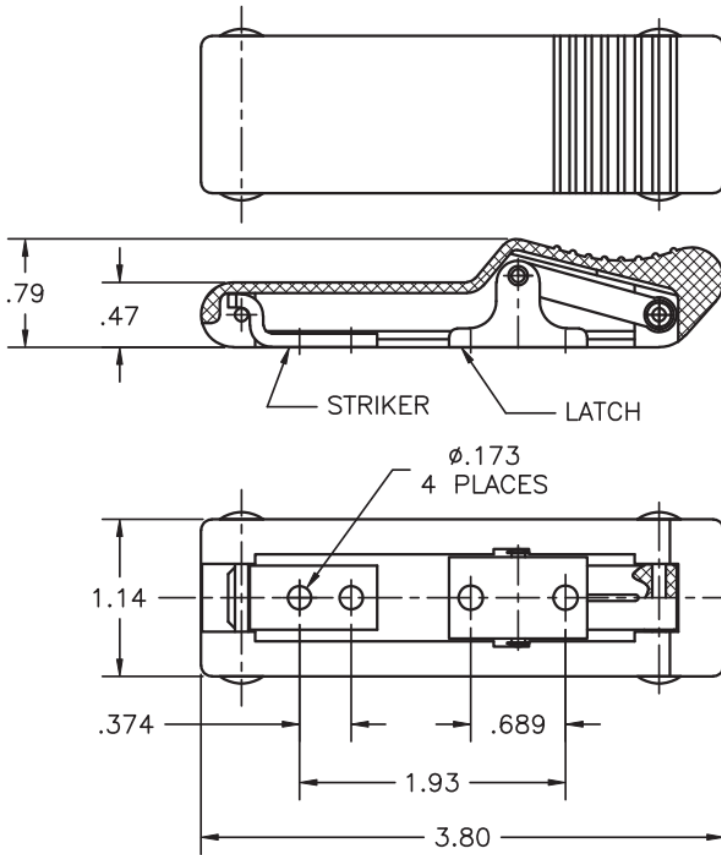

## 609 Flexible Over Centre Draw Latch

### Features

- Over-centre draw latch with rubber cover and stainless steel brackets
- Striker included

### Material

- Cover: Rubber
- Brackets: Stainless steel

Part No.

609-MB

Dimensions in inches